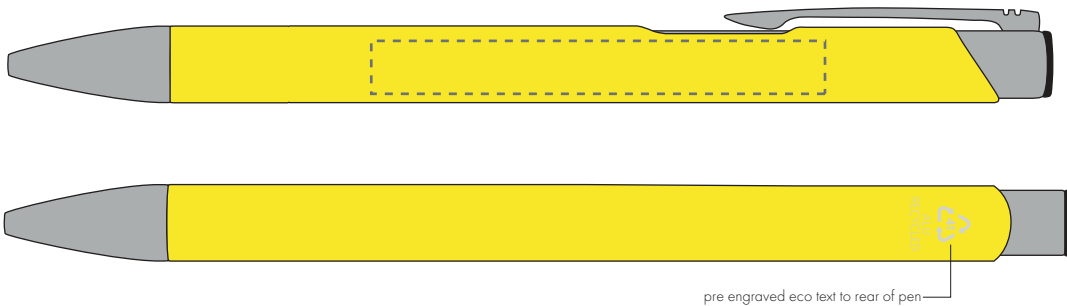

|           |            |                         |
|-----------|------------|-------------------------|
| Your Ref: | Quantity:  | Product Code: TPC982001 |
| Our Ref:  | Version: 1 | Product Colour: YELLOW  |

**PRINTING CONCERNS:**

We stock this item in the following colours

**PANTONE REFERENCE(S)**
 Full colour printing

ARTWORK SCALE 100%

ARTWORK SCALE 100%  
Digital Print Area:  
60mm x 7mm

Product Image for visualisation  
- colours may vary

**The dashed line is to demonstrate print area and will not appear on your printed item**

**PLEASE NOTE:**

- All colours including print and product are for visual purposes only and should not be regarded as the actual colour of the product and print.
- Some products may vary from batch to batch and may differ from previous orders.
- The colour and texture of a product can also have an effect on the final print colour.
- By approving this order we accept that you understand these terms.